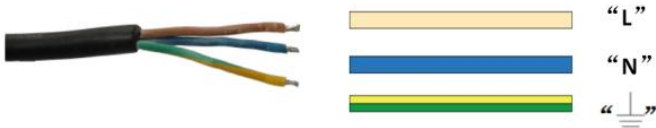

T Series LED Flood Light

Features.:

- High-quality die-casting aluminum #ADC12 housing, with integrated shell, high hardness, not easy to break, good heat dissipation, greatly improving service life.
- The lamp body is completely sealed and suitable work in thunder and rain.
- High-quality high-brightness LED light source, high luminous efficiency, high color rendering, no radiation pollution, long service life.
- No EMI, low harmonic distortion (THD), through the CE, ROSS, FCC, SAA, RCM certification requirements.
- Working under the ambient temperature -30° to 55°
- Ease of maintenance. Tool-less opening of gear compartment & gear tray replacement

Photometric Distribution

30°

60°

90°

Installation Instructions

Attention:

- 1) Be sure disconnect power before installing, don't construction with electricity.
- 2) Product working voltage is AC100~277V,50/60Hz, Please do not exceed the working voltage range.
- 3) Input product line, brown is **L**, blue is **N**, yellow-green is **GND**.
- 4) Be sure wiring is closed and prevent leakage, when installing.
- 5) The lamp can not be used in violation of any fire regulations.