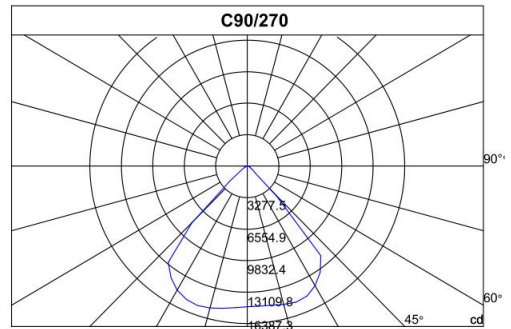

Photometric Distribution

30°

60°

90°

Installation Instructions

Attention:

- 1) Be sure disconnect power before installing, don't construction with electricity.
- 2) Product working voltage is AC100~277V,50/60Hz, Please do not exceed the working voltage range.
- 3) Input product line, brown is **L**, blue is **N**, yellow-green is **GND**.
- 4) Be sure wiring is closed and prevent leakage, when installing.
- 5) The lamp can not be used in violation of any fire regulations.