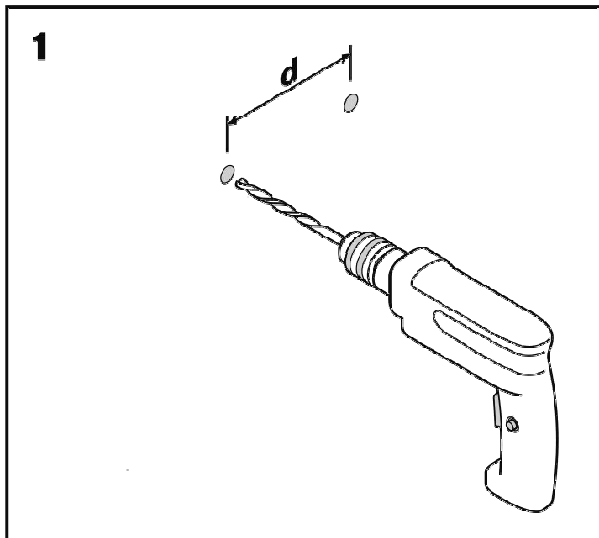

Installation Instructions

Attention:

1) Be sure disconnect power before installing, don't construction with electricity.
2) Product working voltage is AC100~277V,50/60Hz, Please do not exceed the working voltage range.
3) Input product line, brown is **L**, blue is **N**, yellow-green is **GND**.
4) Be sure wiring is closed and prevent leakage, when installing.
5) The lamp can not be used in violation of any fire regulations.