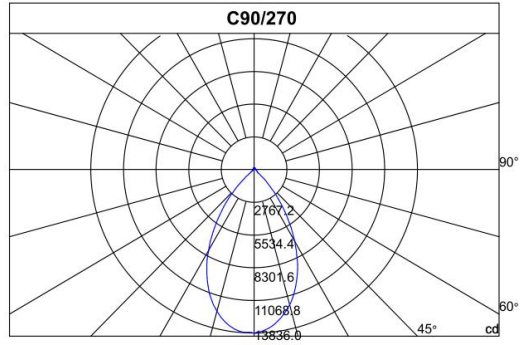

Photometric Distribution

30°

60°

90°