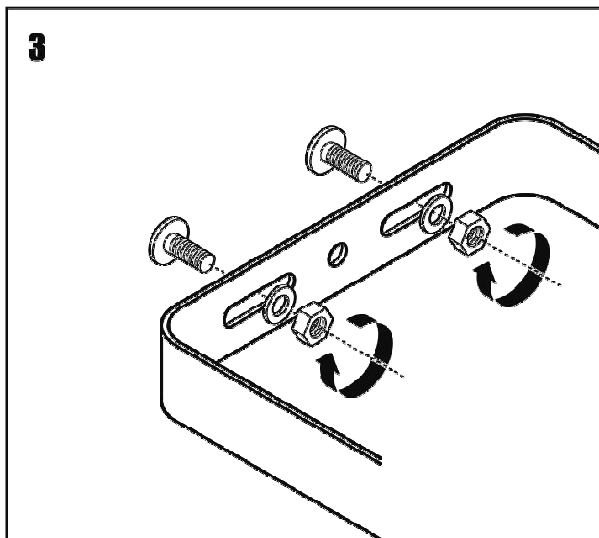

Installation Instructions

Attention:

1) Be sure disconnect power before installing, don't construction with electricity.
2) Product working voltage is AC100~277V,50/60Hz, Please do not exceed the working voltage range.
3) Input product line, brown is **L**, blue is **N**, yellow-green is **GND**.
4) Be sure wiring is closed and prevent leakage, when installing.
5) The lamp can not be used in violation of any fire regulations.