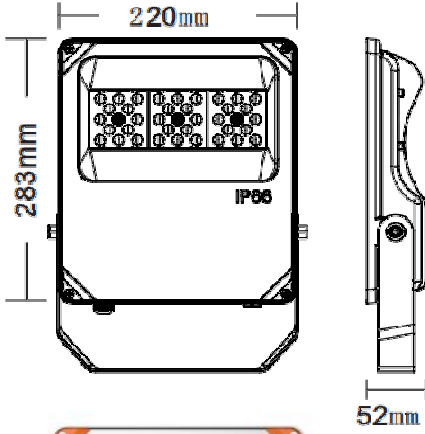

Production dimensions

50W