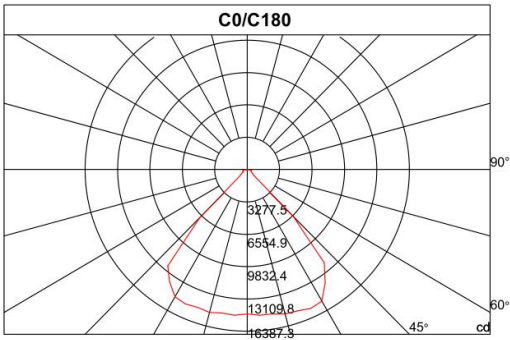

Photometric Distribution

30°

60°

90°