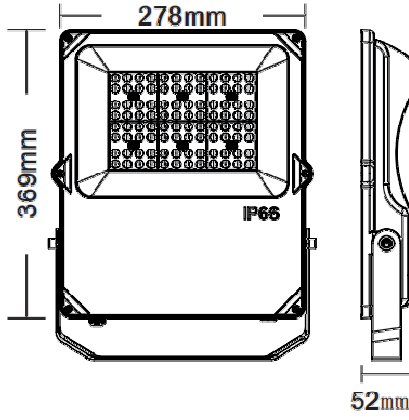

Production dimensions

100W