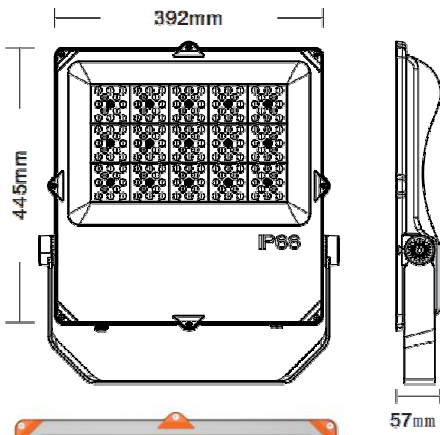

Production dimensions

200W