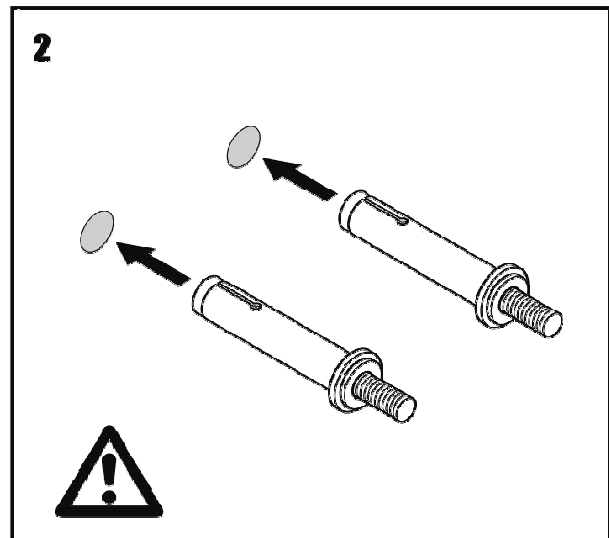

Installation Instructions

Attention:

1) Be sure disconnect power before installing, don't construction with electricity.
2) Product working voltage is AC100~277V,50/60Hz, Please do not exceed the working voltage range.
3) Input product line, brown is **L**, blue is **N**, yellow-green is **GND**.
4) Be sure wiring is closed and prevent leakage, when installing.
5) The lamp can not be used in violation of any fire regulations.