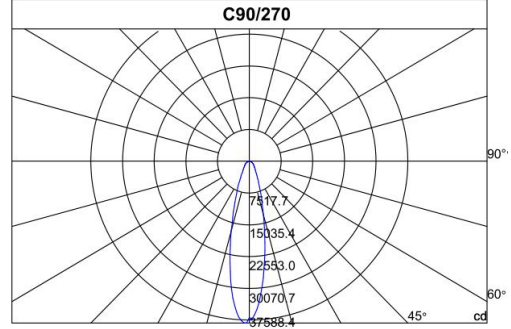

Photometric Distribution

30°