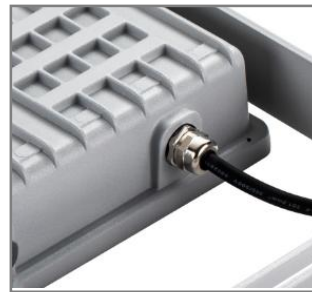

T Series LED Flood Light

Features.:

- High-quality die-casting aluminum #ADC12 housing, with integrated shell, high hardness, not easy to break, good heat dissipation, greatly improving service life.
- The lamp body is completely sealed and suitable work in thunder and rain.
- High-quality high-brightness LED light source, high luminous efficiency, high color rendering, no radiation pollution, long service life.
- No EMI, low harmonic distortion (THD), through the CE, ROSS, FCC, SAA, RCM certification requirements.
- Working under the ambient temperature -30° to 55°
- Ease of maintenance. Tool-less opening of gear compartment & gear tray replacement

Overview

- LED Source: Lumileds 3030 LED
- Input Vol: AC100-277V,50/60hz
- CRI: $\geq 70/80Ra$
- IP Rate: IP66
- Bracket Max rotatable angle: 180°
- Body: Surface anti-corrosive treatment

Optical Lens:

PC+4mm thickness
tempered glass

Respiratory valve:

Waterproof, anti-fog,
dustproof.

Waterproof Screws:

Stainless steel waterproof screws,
corrosion and heat resistant.

Adjustable Bracket

Rotary Gear Design
0-270° angle adjustable

Model	Housing Dimensions(mm)	Housing Net weight	Suitable for Wattage
MS-YFL50W-T02	283x220x52	1.7KGS	50W
MS-YFL100W-T03	369x278x52	3.4KGS	100W
MS-YFL150W-T04	394x392x52	4.9KGS	150W
MS-YFL200W-T05	445x392x52	5.5KGS	200W
MS-YFL300W-T07	524x544x52	9.7KGS	300W/400W
MS-YFL400W-T08	524x544x52	10.1KGS	300W/400W