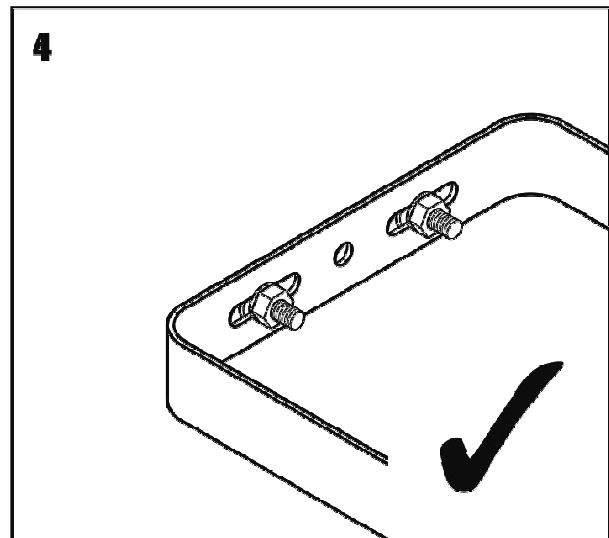

Installation Instructions

Attention:

1) Be sure disconnect power before installing, don't construction with electricity.
2) Product working voltage is AC100~277V,50/60Hz, Please do not exceed the working voltage range.
3) Input product line, brown is **L**, blue is **N**, yellow-green is **GND**.
4) Be sure wiring is closed and prevent leakage, when installing.
5) The lamp can not be used in violation of any fire regulations.