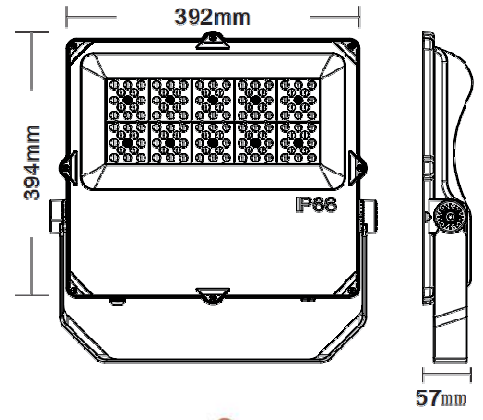

Production dimensions

150W