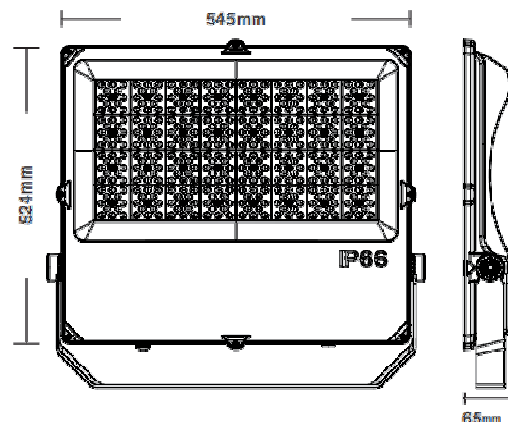

Production dimensions

300W/400W