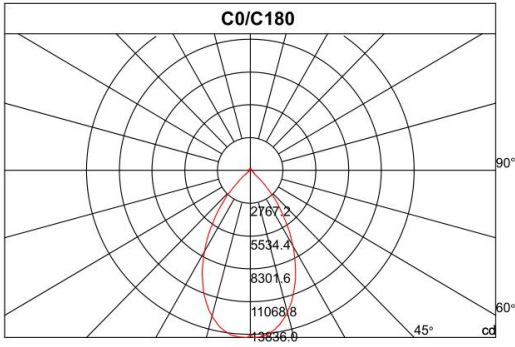

Photometric Distribution

30°

60°

90°