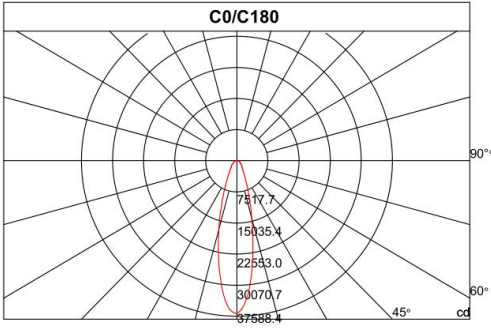

Photometric Distribution

30°